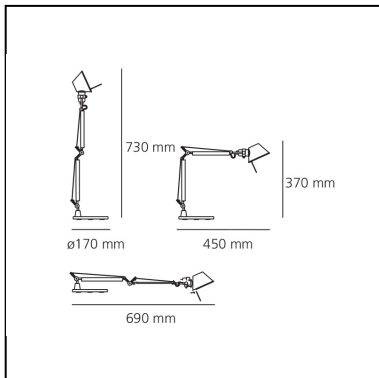

Tolomeo Micro Table - Alluminio - Body Lamp

Michele De Lucchi
Giancarlo Fassina

IP20    

LUMINAIRE *

- Watt: **5W**
- Voltage: **220V-240V**
- Delivered lumen output: **267lm**
- Efficiency: **57%**
- Efficacy: **53.33lm/W**
- CRI: **80**

* Photometric data may vary depending on the source installed. Light measurements are provided in relative form and technical lighting calculations may be updated according to the effective source used.

DIMENSIONS

- Length: **450 mm**
- Height: **370 mm**
- Base Diameter: **170 mm**
- Max Extension Height: **730 mm**
- Max Extension Length: **690 mm**

SOURCES NOT INCLUDED

- Category: **LED RETROFIT**
- Number: **1**
- Watt: **4W**
- Socket: **E14**