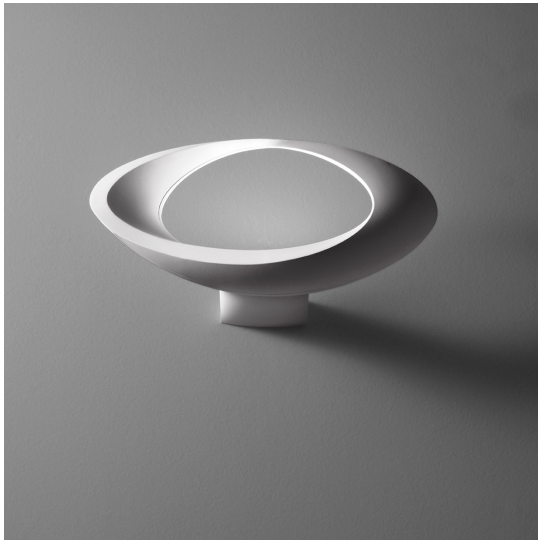

Cabildo Wall LED 3000K

Eric Solè

IP20      Dimmerable: 

LUMINAIRE

- Watt: **28W**
- Voltage: **220-240V**
- Delivered lumen output: **2137lm**
- CCT: **3000K**
- Efficiency: **73%**
- Efficacy: **76.32lm/W**
- CRI: **95**
- Dimmable Typology: **Push**

Notes

Lamp included.

DESCRIPTION

The indirect light shapes the body lamp, bringing out its winding form and giving it the astonishing appearance of a ring of light. Wall support and body lamp in painted die-cast aluminium.

FEATURES

- Product Code: **1181010A**
- Colour: **White**
- Installation: **Wall**
- Material: **Aluminium**
- Series: **Design Collection**
- Environment: **Indoor**
- Area contract: **Residential**
- Emission: **Indirect Diffused**
- design by: **Eric Solè**

DIMENSIONS

- Length: **200 mm**
- Width: **410 mm**
- Height: **190 mm**
- Glow Wire Test: **750°**

SOURCES INCLUDED

- Category: **Led**
- Number: **1**
- Watt: **28 W**
- Delivered lumen output: **3200lm**
- Color Rendering: **90**
- Color temperature (K): **3000K**
- Color Tolerance: **MacAdam 2SDCM**