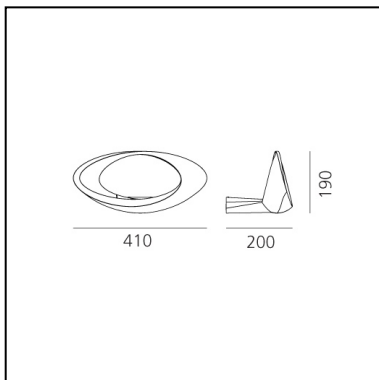

Cabildo Wall LED 3000K

Eric Solè

IP20      Dimmerable: 

LUMINAIRE

- Watt: **28W**
- Voltage: **220-240V**
- Delivered lumen output: **2137lm**
- CCT: **3000K**
- Efficiency: **73%**
- Efficacy: **76.32lm/W**
- CRI: **95**
- Dimmable Typology: **Push**

Notes

Lamp included.

DESCRIPTION

The indirect light shapes the body lamp, bringing out its winding form and giving it the astonishing appearance of a ring of light. Wall support and body lamp in painted die-cast aluminium.

FEATURES

- Product Code: **1181010A**
- Colour: **White**
- Installation: **Wall**
- Material: **Aluminium**
- Series: **Design Collection**
- Environment: **Indoor**
- Area contract: **Residential**
- Emission: **Indirect Diffused**
- design by: **Eric Solè**

DIMENSIONS

- Length: **200 mm**
- Width: **410 mm**
- Height: **190 mm**
- Glow Wire Test: **750°**

SOURCES INCLUDED

- Category: **Led**
- Number: **1**
- Watt: **28 W**
- Delivered lumen output: **3200lm**
- Color Rendering: **90**
- Color temperature (K): **3000K**
- Color Tolerance: **MacAdam 2SDCM**