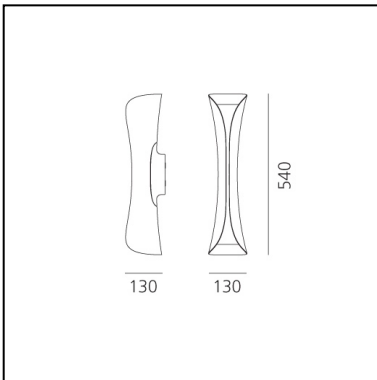

Cadmo Wall - LED - Black/White

Karim Rashid

IP20    Dimmerable: 

LUMINAIRE *

- Watt: **14W**
- Voltage: **220V-240V**
- Delivered lumen output: **902lm**
- Efficiency: **95%**

* Efficacy: **63.26lm/W** depending on the source installed.
Light measurements are provided in relative form and technical lighting calculations may be updated according to the effective source used.

DESCRIPTION

Floor and wall lamp. A steel panel screens and releases a soft indirect light upwards together with a diffused light along the vertical aperture of the lamp. Painted steel body lamp, with cover-base in painted inox-steel. With light intensity regulator.

FEATURES

- Product Code: **1373010A**
- Colour: **Black / White**
- Installation: **Wall**
- Material: **ABS**
- Series: **Design Collection**
- Environment: **Indoor**
- Area contract: **Hospitality, Residential**
- Emission: **Indirect And Diffused**
- design by: **Karim Rashid**

DIMENSIONS

- Length: **130 mm**
- Width: **130 mm**
- Height: **540 mm**
- Impact Resistance: **N/D**
- Glow Wire Test: **650°**

SOURCES NOT INCLUDED

- Category: **LED RETROFIT**
- Number: **2**
- Watt: **10W**
- Delivered lumen output: **460lm**
- Socket: **GU10**
- Color temperature (K): **3000K**