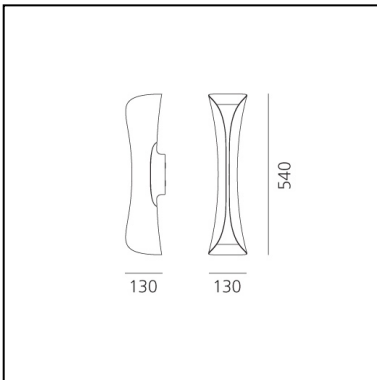

## LUMINAIRE \*

- Watt: **14W**
- Voltage: **220V-240V**
- Delivered lumen output: **902lm**
- Efficiency: **95%**

\* Efficacy: **63.26lm/W** depending on the source installed.  
Light measurements are provided in relative form and technical lighting calculations may be updated according to the effective source used.

## DESCRIPTION

Floor and wall lamp. A steel panel screens and releases a soft indirect light upwards together with a diffused light along the vertical aperture of the lamp. Painted steel body lamp, with cover-base in painted inox-steel. With light intensity regulator.

## FEATURES

- Product Code: **1373020A**
- Colour: **White / White**
- Installation: **Wall**
- Material: **ABS**
- Series: **Design Collection**
- Environment: **Indoor**
- Area contract: **Hospitality, Residential**
- Emission: **Indirect And Diffused**
- design by: **Karim Rashid**

## DIMENSIONS

- Length: **130 mm**
- Width: **130 mm**
- Height: **540 mm**
- Impact Resistance: **N/D**
- Glow Wire Test: **650°**