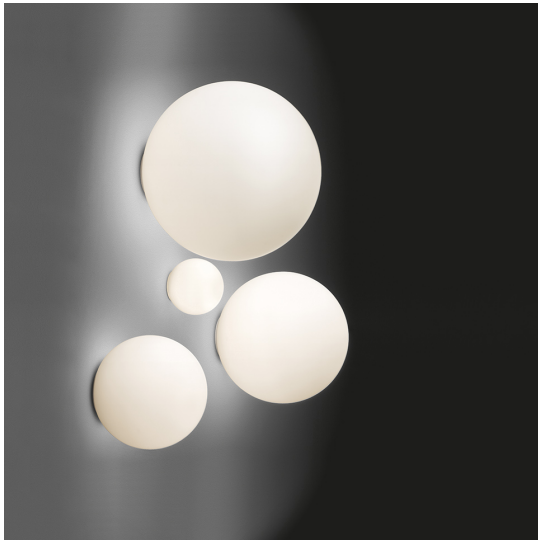

# Dioscuri wall/ceiling 35

Michele De Lucchi

IP65     Dimmerable: 

## LUMINAIRE \*

- Watt: **21W**
- Voltage: **220V-240V**
- Delivered lumen output: **2186lm**
- Efficiency: **89%**
- Efficacy: **104.07lm/W**
- CRI: **80**

\* Photometric data may vary depending on the source installed. Light measurements are provided in relative form and technical lighting calculations may be updated according to the effective source used.

## DESCRIPTION

The simple geometric shape of the spherical diffuser makes this an iconic product and ensures uniform diffusion of light through the acid-etched blown glass. The 25, 35 and 42 cm versions are also suitable for outdoor use.

## FEATURES

- Product Code: **0116010A**
- Colour: **White**
- Installation: **CeilingWall**
- Material: **Technopolymer lamp body, blown frosted glass diffuser with acid-etching treatment.**
- Series: **Design Collection, Architectural Outdoor**
- Area contract: **Hospitality, null, Residential**
- Emission: **Diffused**
- design by: **Michele De Lucchi**