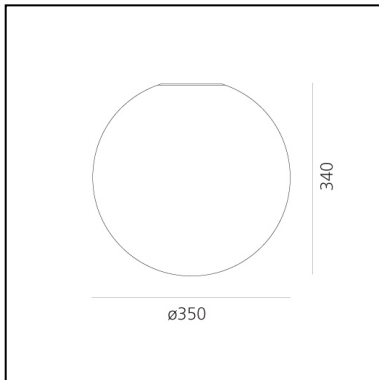

## LUMINAIRE \*

- Watt: **21W**
- Voltage: **220V-240V**
- Delivered lumen output: **2186lm**
- Efficiency: **89%**
- Efficacy: **104.07lm/W**
- CRI: **80**

\* Photometric data may vary depending on the source installed. Light measurements are provided in relative form and technical lighting calculations may be updated according to the effective source used.

## DESCRIPTION

The simple geometric shape of the spherical diffuser makes this an iconic product and ensures uniform diffusion of light through the acid-etched blown glass. The 25, 35 and 42 cm versions are also suitable for outdoor use.

## DIMENSIONS

- Height: **340 mm**
- Diameter: **350 mm**
- Impact Resistance: **N.D.**
- Glow Wire Test: **850°**