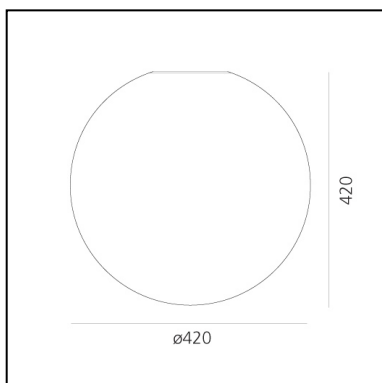

Dioscuri wall/ceiling 42

Michele De Lucchi

IP65     Dimmerable: 

LUMINAIRE *

- Watt: **21W**
- Voltage: **220V-240V**
- Delivered lumen output: **2186lm**
- Efficiency: **89%**
- Efficacy: **104.07lm/W**
- CRI: **80**

Notes

Lamp not included. The IP 65 degree of protection makes it also suitable for outdoor application.

DESCRIPTION

The simple geometric shape of the spherical diffuser makes this an iconic product and ensures uniform diffusion of light through the acid-etched blown glass. The 25, 35 and 42 cm versions are also suitable for outdoor use.

FEATURES

- Product Code: **0117010A**
- Colour: **White**
- Installation: **CeilingWall**
- Material: **Technopolymer lamp body, blown frosted glass diffuser with acid-etching treatment.**
- Series: **Design Collection, Architectural Outdoor**
- Area contract: **Hospitality, null, Residential**
- Emission: **Diffused**
- design by: **Michele De Lucchi**

DIMENSIONS

- Height: **420 mm**
- Diameter: **420 mm**
- Impact Resistance: **N.D.**
- Glow Wire Test: **850°**

SOURCES NOT INCLUDED

- Category: **LED RETROFIT**
- Number: **1**
- Socket: **E27**