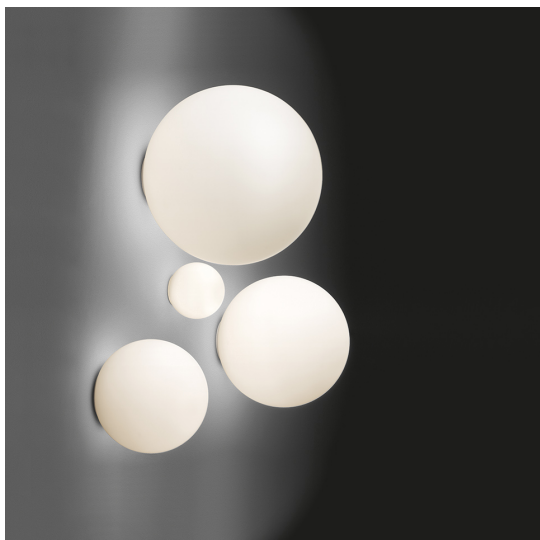

Dioscuri wall/ceiling 42

Michele De Lucchi

IP65     Dimmerable: 

LUMINAIRE *

- Watt: **21W**
- Voltage: **220V-240V**
- Delivered lumen output: **2186lm**
- Efficiency: **89%**
- Efficacy: **104.07lm/W**
- CRI: **80**

Notes

Lamp not included. The IP 65 degree of protection makes it also suitable for outdoor application.

DESCRIPTION

The simple geometric shape of the spherical diffuser makes this an iconic product and ensures uniform diffusion of light through the acid-etched blown glass. The 25, 35 and 42 cm versions are also suitable for outdoor use.

FEATURES

- Product Code: **0117010A**
- Colour: **White**
- Installation: **CeilingWall**
- Material: **Technopolymer lamp body, blown frosted glass diffuser with acid-etching treatment.**
- Series: **Design Collection, Architectural Outdoor**
- Area contract: **Hospitality, null, Residential**
- Emission: **Diffused**
- design by: **Michele De Lucchi**

DIMENSIONS

- Height: **420 mm**
- Diameter: **420 mm**
- Impact Resistance: **N.D.**
- Glow Wire Test: **850°**

SOURCES NOT INCLUDED

- Category: **LED RETROFIT**
- Number: **1**
- Socket: **E27**