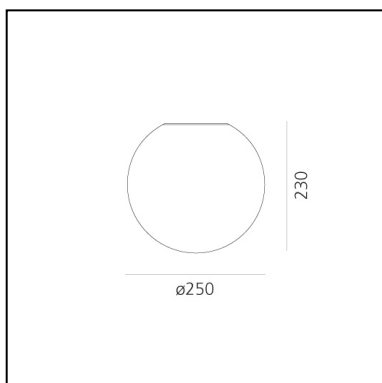

Dioscuri wall/ceiling 25

Michele De Lucchi

IP65       Dimmerable: +0-

LUMINAIRE *

- Watt: **13W**
- Voltage: **220V-240V**
- Delivered lumen output: **1356lm**
- Efficiency: **89%**
- Efficacy: **104.28lm/W**
- CRI: **80**

Notes

Lamp not included. The IP 65 degree of protection makes it also suitable for outdoor application.

DESCRIPTION

The simple geometric shape of the spherical diffuser makes this an iconic product and ensures uniform diffusion of light through the acid-etched blown glass. The 25, 35 and 42 cm versions are also suitable for outdoor use.

FEATURES

- Product Code: **0112010A**
- Colour: **White**
- Installation: **WallCeiling**
- Material: **Technopolymer lamp body, blown frosted glass diffuser with acid-etching treatment.**
- Series: **Design Collection, Architectural Outdoor**
- Area contract: **Hospitality, null, Residential**
- Emission: **Diffused**
- design by: **Michele De Lucchi**

DIMENSIONS

- Height: **230 mm**
- Diameter: **250 mm**
- Impact Resistance: **N.D.**
- Glow Wire Test: **850°**

SOURCES NOT INCLUDED

- Category: **LED RETROFIT**
- Number: **1**
- Socket: **E27**