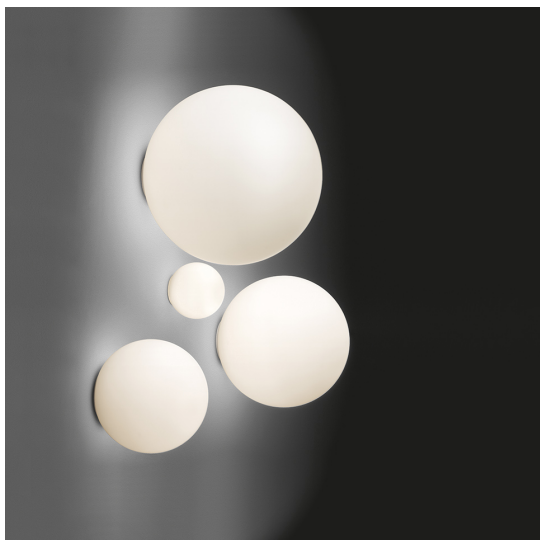

Dioscuri wall/ceiling 25

Michele De Lucchi

IP65       Dimmerable: +0-

LUMINAIRE *

- Watt: **13W**
- Voltage: **220V-240V**
- Delivered lumen output: **1356lm**
- Efficiency: **89%**
- Efficacy: **104.28lm/W**
- CRI: **80**

Notes

Lamp not included. The IP 65 degree of protection makes it also suitable for outdoor application.

DESCRIPTION

The simple geometric shape of the spherical diffuser makes this an iconic product and ensures uniform diffusion of light through the acid-etched blown glass. The 25, 35 and 42 cm versions are also suitable for outdoor use.

FEATURES

- Product Code: **0112010A**
- Colour: **White**
- Installation: **WallCeiling**
- Material: **Technopolymer lamp body, blown frosted glass diffuser with acid-etching treatment.**
- Series: **Design Collection, Architectural Outdoor**
- Area contract: **Hospitality, null, Residential**
- Emission: **Diffused**
- design by: **Michele De Lucchi**

DIMENSIONS

- Height: **230 mm**
- Diameter: **250 mm**
- Impact Resistance: **N.D.**
- Glow Wire Test: **850°**

SOURCES NOT INCLUDED

- Category: **LED RETROFIT**
- Number: **1**
- Socket: **E27**