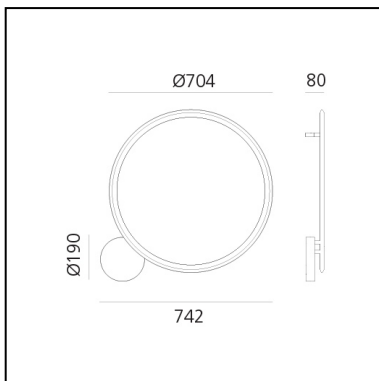

Discovery wall/ceiling - Satinized aluminium

Ernesto Gismondi

IP20    Dimmerable: 

LUMINAIRE

- Watt: **40W**
- Voltage: **220-240V**
- Delivered lumen output: **2857lm**
- CCT: **3000K**
- Efficiency: **55%**
- Efficacy: **71.44lm/W**
- CRI: **90**
- Dimmable Typology: **Push**

FEATURES

- Product Code: **1998010A**
- Colour: **Satinized aluminium**
- Installation: **CeilingWall**
- Material: **technopolymer, aluminium**
- Series: **Design Collection**
- Environment: **Indoor**
- design by: **Ernesto Gismondi**

DIMENSIONS

- Length: **742 mm**
- Width: **80 mm**
- Diameter: **704 mm**
- Glow Wire Test: **650°**

SOURCES INCLUDED

- Category: **Led**
- Number: **7**
- Watt: **5.4W**
- Delivered lumen output: **648lm**
- Color temperature (K): **3000K**
- CRI: **90**
- Color Tolerance: **MacAdam 3SDCM**
- Efficacy: **120lm/W**
- Service Life: **50000-L70**