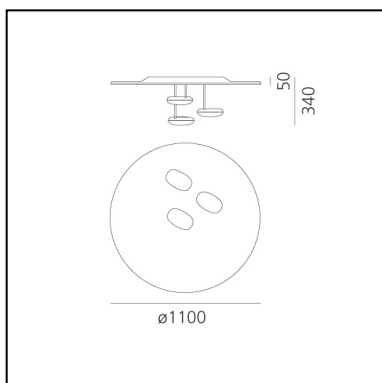

Droplet Ceiling LED 2700K

Ross Lovegrove

IP20      Dimmerable: +  -

LUMINAIRE

- Watt: **87W**
- Voltage: **220V-240V**
- Delivered lumen output: **3031lm**
- CCT: **2700K**
- Efficiency: **38%**
- Efficacy: **34.84lm/W**
- CRI: **90**
- Dimmable Typology: **Push**

DESCRIPTION

Droplet is a light that appears as a pool of liquid aluminium reflecting two light pebbles. It has been generated totally by digital means and freezes in time the act of ripples that cross each other to define reflective zones and acting as a form of liquid dichroic." Materials: die-cast aluminium lighting units; die-cast aluminium reflector.

FEATURES

- Product Code: **1474W10A**
- Colour: **Polished chrome / Aluminium**
- Installation: **Ceiling**
- Material: **Aluminium, steel**
- Series: **Design Collection, Hydro**
- Environment: **Indoor**
- Emission: **Indirect**
- design by: **Ross Lovegrove**

DIMENSIONS

- Height: **320 mm**
- Diameter: **1100 mm**
- Impact Resistance: **N/D**
- Glow Wire Test: **960°**

SOURCES INCLUDED

- Category: **Led**
- Number: **3**
- Watt: **29W**
- Color temperature (K): **2700K**
- CRI: **90**
- Color Tolerance: **MacAdam 2SDCM**