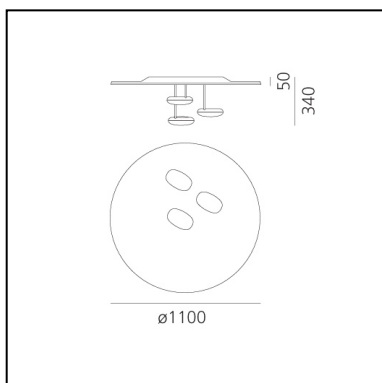

## LUMINAIRE

- Watt: **87W**
- Voltage: **220V-240V**
- Delivered lumen output: **3241lm**
- CCT: **3000K**
- Efficiency: **38%**
- Efficacy: **37.25lm/W**
- CRI: **90**
- Dimmable Typology: **Push**

## DESCRIPTION

Droplet is a light that appears as a pool of liquid aluminium reflecting two light pebbles. It has been generated totally by digital means and freezes in time the act of ripples that cross each other to define reflective zones and acting as a form of liquid dichroic." Materials: die-cast aluminium lighting units; die-cast aluminium reflector.

## FEATURES

- Product Code: **1474110A**
- Colour: **Polished chrome / Aluminium**
- Installation: **Ceiling**
- Material: **Aluminium, steel**
- Series: **Design Collection, Hydro**
- Environment: **Indoor**
- Emission: **Indirect**
- design by: **Ross Lovegrove**

## DIMENSIONS

- Height: **320 mm**
- Diameter: **1100 mm**
- Impact Resistance: **N/D**
- Glow Wire Test: **960°**