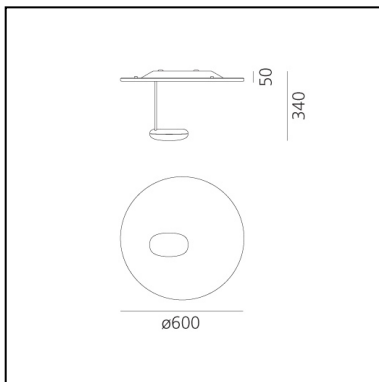

Droplet Mini Wall/Ceiling LED 2700K

Ross Lovegrove

IP20    Dimmerable:  +  -

LUMINAIRE

- Watt: **29W**
- Voltage: **220V-240V**
- Delivered lumen output: **1168lm**
- CCT: **2700K**
- Efficiency: **44%**
- Efficacy: **40.28lm/W**
- CRI: **90**
- Dimmable Typology: **Push**

DESCRIPTION

Droplet is a light that appears as a pool of liquid aluminium reflecting two light pebbles. It has been generated totally by digital means and freezes in time the act of ripples that cross each other to define reflective zones and acting as a form of liquid dichroic." Materials: die-cast aluminium lighting units; die-cast aluminium reflector.

FEATURES

- Product Code: **1471W10A**
- Colour: **Polished chrome / Aluminium**
- Installation: **WallCeiling**
- Material: **Aluminium, steel**
- Series: **Design Collection, Hydro**
- Environment: **Indoor**
- Area contract: **Hospitality**
- Emission: **Indirect**
- design by: **Ross Lovegrove**

DIMENSIONS

- Height: **340 mm**
- Diameter: **600 mm**
- Impact Resistance: **N/D**
- Glow Wire Test: **960°**

SOURCES INCLUDED

- Category: **Led**
- Number: **1**
- Watt: **29W**
- Color temperature (K): **2700K**
- CRI: **90**
- Color Tolerance: **MacAdam 2SDCM**