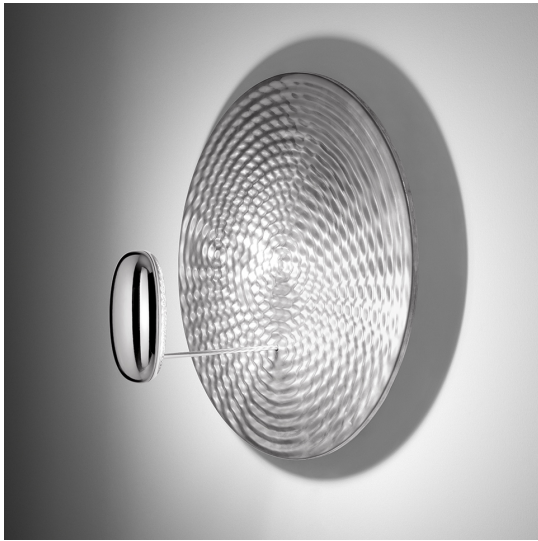

Droplet Mini Wall/Ceiling LED 2700K

Ross Lovegrove

IP20    Dimmerable:  +  -

LUMINAIRE

- Watt: **29W**
- Voltage: **220V-240V**
- Delivered lumen output: **1168lm**
- CCT: **2700K**
- Efficiency: **44%**
- Efficacy: **40.28lm/W**
- CRI: **90**
- Dimmable Typology: **Push**

DESCRIPTION

Droplet is a light that appears as a pool of liquid aluminium reflecting two light pebbles. It has been generated totally by digital means and freezes in time the act of ripples that cross each other to define reflective zones and acting as a form of liquid dichroic." Materials: die-cast aluminium lighting units; die-cast aluminium reflector.

FEATURES

- Product Code: **1471W10A**
- Colour: **Polished chrome / Aluminium**
- Installation: **WallCeiling**
- Material: **Aluminium, steel**
- Series: **Design Collection, Hydro**
- Environment: **Indoor**
- Area contract: **Hospitality**
- Emission: **Indirect**
- design by: **Ross Lovegrove**

DIMENSIONS

- Height: **340 mm**
- Diameter: **600 mm**
- Impact Resistance: **N/D**
- Glow Wire Test: **960°**

SOURCES INCLUDED

- Category: **Led**
- Number: **1**
- Watt: **29W**
- Color temperature (K): **2700K**
- CRI: **90**
- Color Tolerance: **MacAdam 2SDCM**