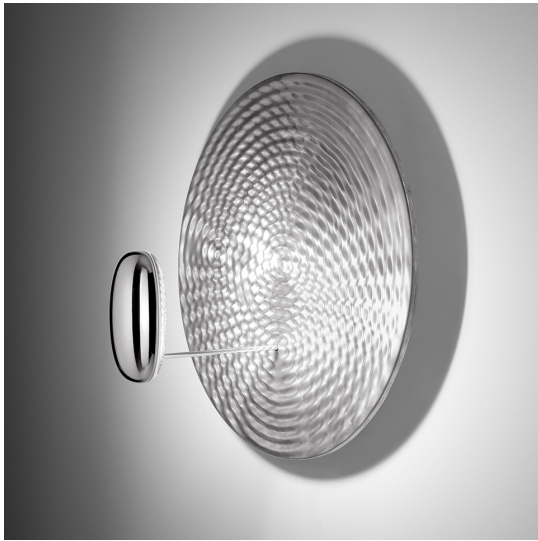

# Droplet Mini Wall/Ceiling LED 3000K

Ross Lovegrove

IP20     Dimmerable: +  -

## DESCRIPTION

Droplet is a light that appears as a pool of liquid aluminium reflecting two light pebbles. It has been generated totally by digital means and freezes in time the act of ripples that cross each other to define reflective zones and acting as a form of liquid dichroic." Materials: die-cast aluminium lighting units; die-cast aluminium reflector.

## FEATURES

- Product Code: **1471110A**
- Colour: **Polished chrome / Aluminium**
- Installation: **WallCeiling**
- Material: **Aluminium, steel**
- Series: **Design Collection, Hydro**
- Environment: **Indoor**
- Area contract: **Hospitality**
- Emission: **Indirect**
- design by: **Ross Lovegrove**

## DIMENSIONS

- Height: **340 mm**
- Diameter: **600 mm**
- Impact Resistance: **N/D**
- Glow Wire Test: **960°**