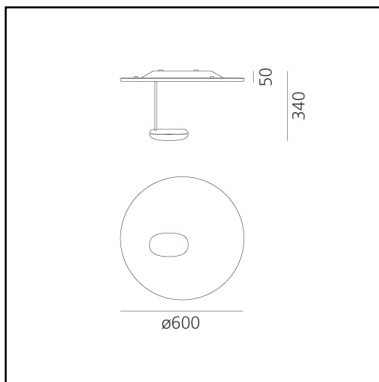

LUMINAIRE

- Watt: **29W**
- Voltage: **220V-240V**
- Delivered lumen output: **1249lm**
- CCT: **3000K**
- Efficiency: **44%**
- Efficacy: **43.09lm/W**
- CRI: **90**
- Dimmable Typology: **Push**

DESCRIPTION

Droplet is a light that appears as a pool of liquid aluminium reflecting two light pebbles. It has been generated totally by digital means and freezes in time the act of ripples that cross each other to define reflective zones and acting as a form of liquid dichroic." Materials: die-cast aluminium lighting units; die-cast aluminium reflector.

FEATURES

- Product Code: **1471110A**
- Colour: **Polished chrome / Aluminium**
- Installation: **WallCeiling**
- Material: **Aluminium, steel**
- Series: **Design Collection, Hydro**
- Environment: **Indoor**
- Area contract: **Hospitality**
- Emission: **Indirect**
- design by: **Ross Lovegrove**

DIMENSIONS

- Height: **340 mm**
- Diameter: **600 mm**
- Impact Resistance: **N/D**
- Glow Wire Test: **960°**

SOURCES INCLUDED

- Category: **Led**
- Number: **1**
- Watt: **29 W**
- Delivered lumen output: **1087 lm**
- Color temperature (K): **3000K**