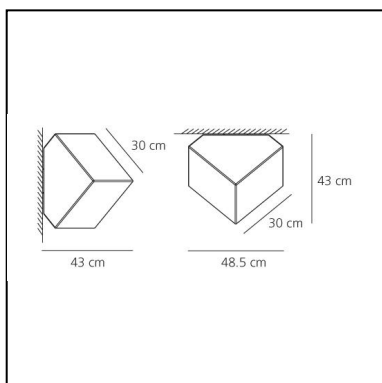

LUMINAIRE *

- Watt: **13W**
- Voltage: **220V-240V**
- Delivered lumen output: **1076lm**
- Efficiency: **71%**
- Efficacy: **82.76lm/W**
- CRI: **80**

* Photometric data may vary depending on the source installed.
Light measurements are provided in relative form and technical lighting calculations may be updated according to the effective source used.

Notes

The IP 65 degree of protection makes it also suitable for outdoor application.

DESCRIPTION

A large cube that emerges from the ceiling or wall - perfect for indoor and outdoor spaces.

FEATURES

- Product Code: **1293010A**
- Colour: **White**
- Installation: **CeilingWall**
- Material: **Technopolymer**
- Series: **Design Collection**
- Environment: **Indoor**
- Area contract: **Hospitality, Residential**
- Emission: **Diffused**
- design by: **Alessandro Mendini**

DIMENSIONS

- Width: **485 mm**
- Height: **430 mm**
- Impact Resistance: **N/D**
- Glow Wire Test: **750°C**

SOURCES NOT INCLUDED

- Category: **LED RETROFIT**
- Number: **1**
- Socket: **E27**