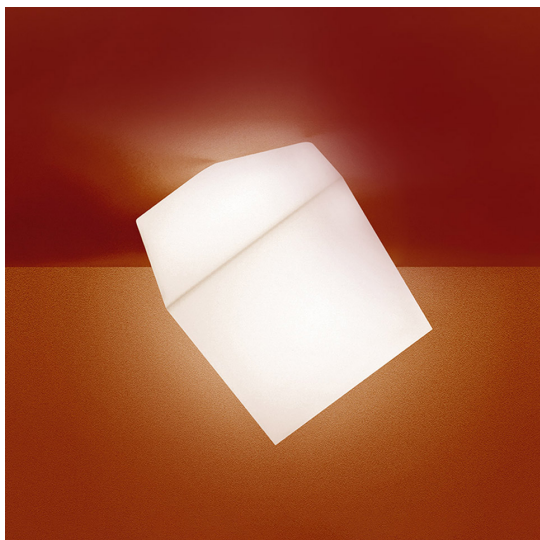

Edge 30 - Wall/Ceiling

Alessandro Mendini

IP65   Dimmerable: 

LUMINAIRE *

- Watt: **13W**
- Voltage: **220V-240V**
- Delivered lumen output: **1076lm**
- Efficiency: **71%**
- Efficacy: **82.76lm/W**
- CRI: **80**

Notes

The IP 65 degree of protection makes it also suitable for outdoor application.

DESCRIPTION

A large cube that emerges from the ceiling or wall - perfect for indoor and outdoor spaces.

FEATURES

- Product Code: **1293010A**
- Colour: **White**
- Installation: **CeilingWall**
- Material: **Technopolymer**
- Series: **Design Collection**
- Environment: **Indoor**
- Area contract: **Hospitality, Residential**
- Emission: **Diffused**
- design by: **Alessandro Mendini**