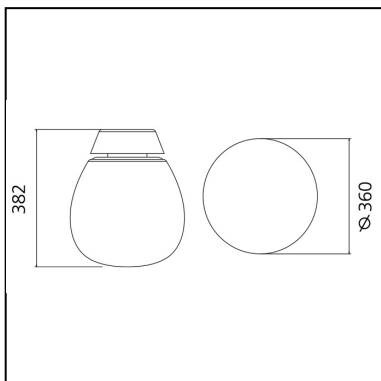

Empatia 36 Wall/ceiling

Carlotta de Bevilacqua
Paola di Arianello

IP20    Dimmerable: 

LUMINAIRE

- Watt: **24W**
- Voltage: **220-240V**
- Delivered lumen output: **1273lm**
- CCT: **3000K**
- Efficiency: **51%**
- Efficacy: **53.06lm/W**
- CRI: **90**
- Dimmable Typology: **Push**

FEATURES

- Product Code: **1822010A**
- Colour: **White**
- Installation: **WallCeiling**
- Material: **Blown glass, methacrylate, aluminum**
- Series: **Design Collection**
- design by: **Carlotta de Bevilacqua, Paola di Arianello**

DIMENSIONS

- Height: **382 mm**
- Diameter: **360 mm**
- Impact Resistance: **N/D**
- Glow Wire Test: **650°C**

SOURCES INCLUDED

- Category: **Led**
- Number: **1**
- Watt: **26W**
- Color temperature (K): **3000K**
- CRI: **90**