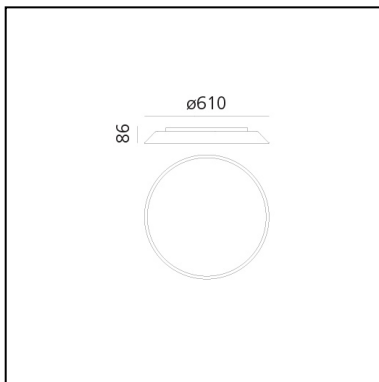

LUMINAIRE

- Watt: **30W**
- Voltage: **220-240V**
- Delivered lumen output: **2260lm**
- CCT: **3000K**
- Efficiency: **85%**
- Efficacy: **75.33lm/W**
- CRI: **90**
- Dimmable Typology: **Push**

DESCRIPTION

Febe boasts an understated shape despite being superior in performance, giving the light it emits the utmost importance, while almost disappearing from view in its surroundings owing to its simplicity and minimal thickness.

FEATURES

- Product Code: **0241320A**
- Colour: **Dove grey**
- Installation: **WallCeiling**
- Material: **Methacrylare, polycarbonate**
- Series: **Design Collection**
- Environment: **Indoor**
- Emission: **Direct**
- design by: **Ernesto Gismondi**

DIMENSIONS

- Width: **86 mm**
- Diameter: **610 mm**
- Glow Wire Test: **750°**

SOURCES INCLUDED

- Category: **Led**
- Number: **4**
- Watt: **6.20W**
- Delivered lumen output: **653lm**
- Color temperature (K): **3000K**
- CRI: **90**
- Color Tolerance: **MacAdam 3SDCM**
- Efficacy: **105lm/W**
- Service Life: **50000-L70**