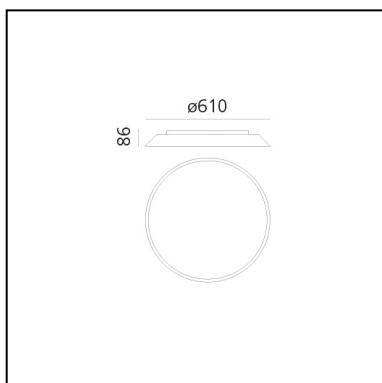

LUMINAIRE

- Watt: **30W**
- Voltage: **220-240V**
- Delivered lumen output: **2260lm**
- CCT: **3000K**
- Efficiency: **85%**
- Efficacy: **75.33lm/W**
- CRI: **90**
- Dimmable Typology: **Push**

DESCRIPTION

Febe boasts an understated shape despite being superior in performance, giving the light it emits the utmost importance, while almost disappearing from view in its surroundings owing to its simplicity and minimal thickness.

FEATURES

- Product Code: **0241300A**
- Colour: **White**
- Installation: **WallCeiling**
- Material: **Methacrylare, polycarbonate**
- Series: **Design Collection**
- Environment: **Indoor**
- Emission: **Direct**
- design by: **Ernesto Gismondi**

DIMENSIONS

- Width: **86 mm**
- Diameter: **610 mm**
- Glow Wire Test: **750°**

SOURCES INCLUDED

- Category: **Led**
- Number: **4**
- Watt: **6.20W**
- Delivered lumen output: **653lm**
- Color temperature (K): **3000K**
- CRI: **90**
- Color Tolerance: **MacAdam 3SDCM**
- Efficacy: **105lm/W**
- Service Life: **50000-L70**