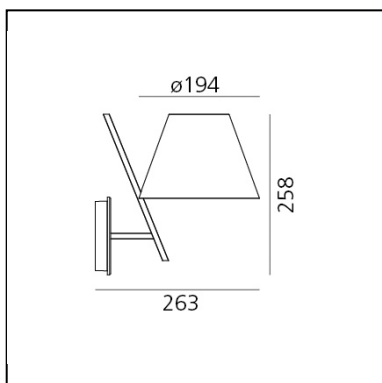

## LUMINAIRE \*

- Watt: **5W**
- Delivered lumen output: **307lm**
- Efficiency: **65%**
- Efficacy: **61.38lm/W**

\* **CR180** data may vary depending on the source installed.  
Light measurements are provided in relative form and technical lighting calculations may be updated according to the effective source used.

## DESCRIPTION

An archetypal lampshade balancing on a slanted rod creates a balanced and stylish geometric composition that is mesmerising despite its simplicity. The lampshade is a light plastic volume closed by two diffusers that produce a delightful soft direct and indirect light. The joint supports the lampshade on a minimalist resting point, connecting it to the aluminum rod.

## FEATURES

- Product Code: **1752030A**
- Colour: **Black**
- Installation: **Wall**
- Material: **Polycarbonate, aluminium, methacrylate**
- Series: **Design Collection**
- Environment: **Indoor**
- Emission: **diffused**
- design by: **Quaglio Simonelli**

## DIMENSIONS

- Width: **263 mm**
- Height: **258 mm**
- Diameter: **194 mm**