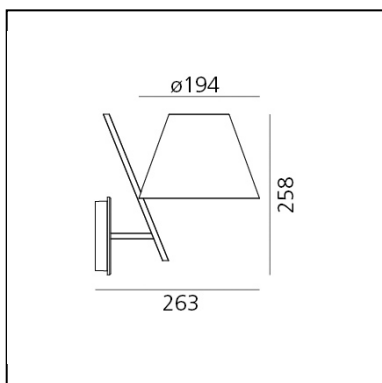

La Petite Wall - White

Quaglio Simonelli

  Dimmerable: **+0-**

LUMINAIRE *

- Watt: **5W**
- Delivered lumen output: **307lm**
- Efficiency: **65%**
- Efficacy: **61.38lm/W**

* **CR180** data may vary depending on the source installed.
Light measurements are provided in relative form and technical lighting calculations may be updated according to the effective source used.

DESCRIPTION

An archetypal lampshade balancing on a slanted rod creates a balanced and stylish geometric composition that is mesmerising despite its simplicity. The lampshade is a light plastic volume closed by two diffusers that produce a delightful soft direct and indirect light. The joint supports the lampshade on a minimalist resting point, connecting it to the aluminum rod.

FEATURES

- Product Code: **1752020A**
- Colour: **White**
- Installation: **Wall**
- Material: **Polycarbonate, aluminium, methacrylate**
- Series: **Design Collection**
- Environment: **Indoor**
- Emission: **diffused**
- design by: **Quaglio Simonelli**

DIMENSIONS

- Width: **263 mm**
- Height: **258 mm**
- Diameter: **194 mm**

SOURCES NOT INCLUDED

- Category: **LED RETROFIT**
- Number: **1**
- Socket: **E14**