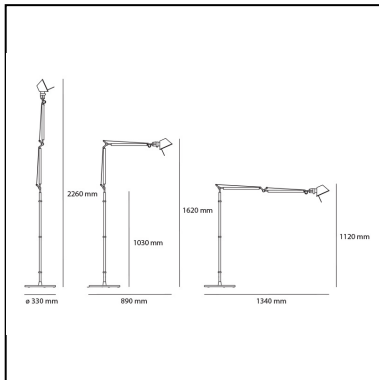

Tolomeo Floor LED 3000K - Body Lamp

Michele De Lucchi
Giancarlo Fassina

LUMINAIRE

- Watt: **8W**
- Voltage: **220V-240V**
- Delivered lumen output: **761lm**
- CCT: **3000K**
- Efficiency: **100%**
- Efficacy: **95.10lm/W**
- CRI: **90**
- Dimmer Typology: **Microswitch Dimmer**

DIMENSIONS

- Height: **1620 mm**
- Base Diameter: **330 mm**
- Max Extension Height: **2260 mm**
- Glow Wire Test: **750°**

SOURCES INCLUDED

- Category: **Led**
- Number: **1**
- Watt: **5,5W**
- Color temperature (K): **3000K**
- CRI: **90**