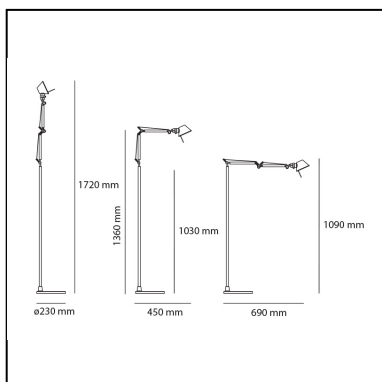

Tolomeo Micro Floor - Aluminium - Body Lamp

Michele De Lucchi
Giancarlo Fassina

LUMINAIRE *

- Watt: **5W**
- Voltage: **220V-240V**
- Delivered lumen output: **267lm**
- Efficiency: **57%**
- Efficacy: **53.33lm/W**
- CRI: **80**

* Photometric data may vary depending on the source installed. Light measurements are provided in relative form and technical lighting calculations may be updated according to the effective source used.

DIMENSIONS

- Height: **1090 mm**
- Base Diameter: **230 mm**
- Max Extension Height: **1720 mm**
- Max Extension Length: **690 mm**
- Impact Resistance: **N/D**
- Glow Wire Test: **N/D°**

SOURCES NOT INCLUDED