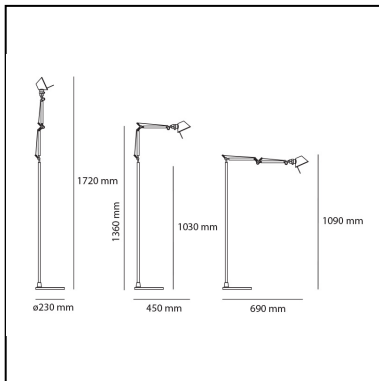

## LUMINAIRE

- Watt: **7W**
- Voltage: **24V**
- Delivered lumen output: **620lm**
- CCT: **2700K**
- Efficiency: **71%**
- Efficacy: **88.63lm/W**
- CRI: **90**
- Dimmer Typology: **Microswitch Dimmer**

## DIMENSIONS

- Height: **1090 mm**
- Base Diameter: **230 mm**
- Max Extension Height: **1720 mm**
- Max Extension Length: **690 mm**
- Glow Wire Test: **750°**