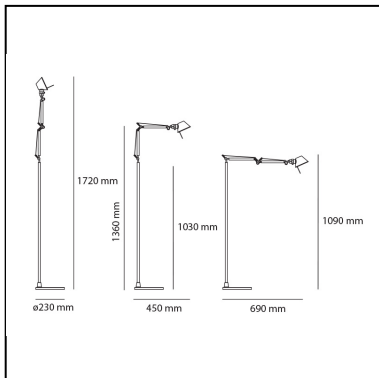

Tolomeo Micro Floor LED 3000K - Aluminum - Body Lamp

Michele De Lucchi
Giancarlo Fassina

LUMINAIRE

- Watt: **7W**
- Voltage: **24V**
- Delivered lumen output: **648lm**
- CCT: **3000K**
- Efficiency: **71%**
- Efficacy: **92.60lm/W**
- CRI: **90**
- Dimmer Typology: **Microswitch Dimmer**

Notes

Complete lamp consists of body lamp + accessories

DESCRIPTION

Icon of Italian design and the result of the brainchild of designers Michele De Lucchi and Giancarlo Fassina, the Tolomeo lamp was launched on the market in 1987. It embodies the perfect balance between functionality and aesthetics.

The design of the Tolomeo is characterized by clean and minimalist lines, with a structure made of aluminum. This material gives the lamp not only a modern and sophisticated look but also remarkable lightness and robustness.

One of the distinctive elements of the Tolomeo is its articulated arm system. Thanks to an innovative spring mechanism, the lamp can be easily adjusted in height and tilt, ensuring great flexibility of use.

The timeless elegance and impeccable functionality have made it one of the most famous lamps in the world and it has received numerous international awards. This lamp is not just an object of illumination, but a true masterpiece of design that continues to inspire and fascinate generations of beauty lovers.

Tolomeo Floor and Micro Floor use the same body lamp shared by several models mounted on a floor structure that increases the height. Tolomeo Reading Floor, features a single joint with a longer lower arm.

FEATURES

- Product Code: **A010300**
- Colour: **Aluminum**
- Installation: **Floor**
- Material: **Aluminium, steel**
- Series: **Design Collection**
- design by: **Michele De Lucchi, Giancarlo Fassina**

DIMENSIONS

- Height: **1090 mm**
- Base Diameter: **230 mm**
- Max Extension Height: **1720 mm**
- Max Extension Length: **690 mm**
- Glow Wire Test: **750°**

SOURCES INCLUDED

- Category: **Led**
- Number: **1**
- Watt: **4,8W**
- Color temperature (K): **3000K**
- CRI: **90**