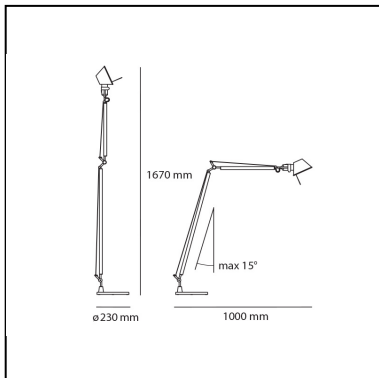

Tolomeo Reading Floor - Aluminium - Body Lamp

Michele De Lucchi
Giancarlo Fassina

LUMINAIRE *

- Watt: **10,5W**
- Voltage: **220V-240V**
- Delivered lumen output: **615lm**
- Efficiency: **58%**
- Efficacy: **61.49lm/W**
- CRI: **80**

DIMENSIONS

- Base Diameter: **230 mm**
- Max Extension Height: **1670 mm**
- Max Extension Length: **1000 mm**
- Glow Wire Test: **N/D°**

SOURCES NOT INCLUDED

- Category: **LED RETROFIT**
- Number: **1**
- Watt: **8W**
- Socket: **E27**