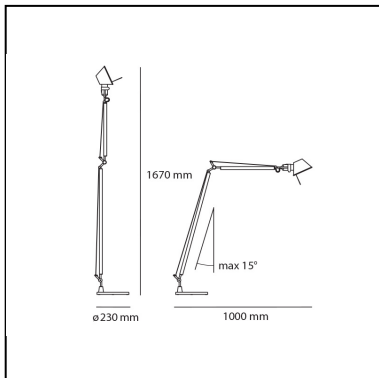

Tolomeo Reading Floor - Black - Body Lamp

Michele De Lucchi
Giancarlo Fassina

LUMINAIRE *

- Watt: **10,5W**
- Voltage: **220V-240V**
- Delivered lumen output: **615lm**
- Efficiency: **58%**
- Efficacy: **61.49lm/W**
- CRI: **80**

DIMENSIONS

- Base Diameter: **230 mm**
- Max Extension Height: **1670 mm**
- Max Extension Length: **1000 mm**
- Glow Wire Test: **N/D°**

SOURCES NOT INCLUDED

- Category: **LED RETROFIT**
- Number: **1**
- Watt: **8W**
- Socket: **E27**