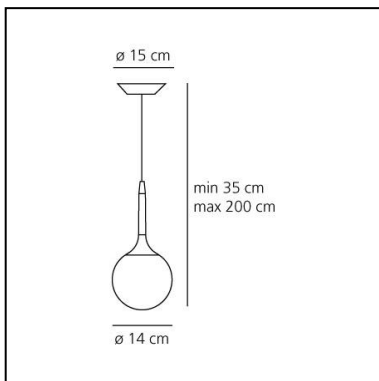

Castore suspension 14 (E14)

Michele De Lucchi
Huub Ubbens

IP 20     Dimmerable: 

LUMINAIRE *

- Watt: **5W**
- Voltage: **220V-240V**
- Delivered lumen output: **402lm**
- Efficiency: **86%**
- Efficacy: **80.46lm/W**
- CRI: **80**

* Photometric data may vary depending on the source installed.
Light measurements are provided in relative form and technical lighting calculations may be updated according to the effective source used.

FEATURES

- Product Code: **1045110a**
- Colour: **White**
- Installation: **Suspension**
- Material: **Blown glass, polycarbonate**
- Series: **Design Collection**
- Environment: **Indoor**
- Area contract: **Hospitality, Retail, Residential**
- Emission: **Diffused**
- design by: **Michele De Lucchi, Huub Ubbens**

DIMENSIONS

- Height: **300 mm**
- Diameter: **140 mm**
- Base Diameter: **150 mm**
- Max Height from ceiling: **2000 mm**
- Glow Wire Test: **850°**

SOURCES NOT INCLUDED

- Category: **LED RETROFIT**
- Number: **1**
- Socket: **E14**