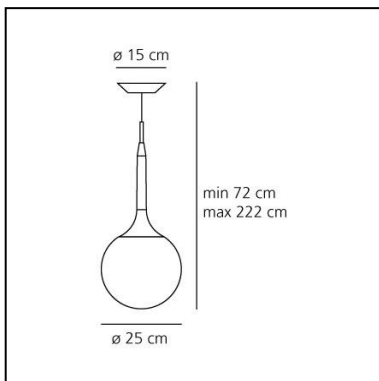

## LUMINAIRE \*

- Watt: **13W**
- Voltage: **220V-240V**
- Delivered lumen output: **1227lm**
- Efficiency: **81%**
- Efficacy: **94.38lm/W**
- CRI: **80**

\* Photometric data may vary depending on the source installed.  
Light measurements are provided in relative form and technical lighting calculations may be updated according to the effective source used.

## FEATURES

- Product Code: **1053010A**
- Colour: **White**
- Installation: **Suspension**
- Material: **Blown glass, polycarbonate**
- Series: **Design Collection**
- Environment: **Indoor**
- Area contract: **Hospitality, Retail, Residential**
- Emission: **Diffused**
- design by: **Michele De Lucchi, Huub Ubbens**

## DIMENSIONS

- Height: **720 mm**
- Diameter: **250 mm**
- Base Diameter: **150 mm**
- Max Height from ceiling: **2220 mm**
- Glow Wire Test: **750°**