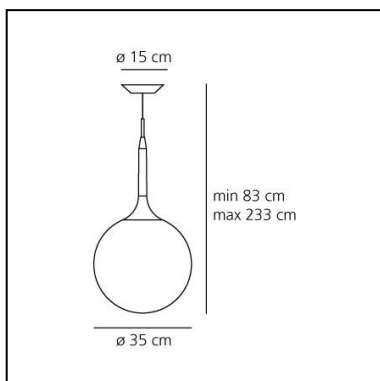

Castore suspension 35

Michele De Lucchi
Huub Ubbens

IP20       Dimmerable: 

LUMINAIRE *

- Watt: **21W**
- Voltage: **220V-240V**
- Delivered lumen output: **2077lm**
- Efficiency: **85%**
- Efficacy: **98.91lm/W**
- CRI: **80**

* Photometric data may vary depending on the source installed.
Light measurements are provided in relative form and technical lighting calculations may be updated according to the effective source used.

FEATURES

- Product Code: **1052010A**
- Colour: **White**
- Installation: **Suspension**
- Material: **Blown glass, polycarbonate**
- Series: **Design Collection**
- Environment: **Indoor**
- Area contract: **Hospitality, Retail, Residential**
- Emission: **Diffused**
- design by: **Michele De Lucchi, Huub Ubbens**

DIMENSIONS

- Height: **830 mm**
- Diameter: **350 mm**
- Base Diameter: **150 mm**
- Max Height from ceiling: **2330 mm**
- Glow Wire Test: **750°**

SOURCES NOT INCLUDED

- Category: **LED RETROFIT**
- Number: **1**
- Socket: **E27**