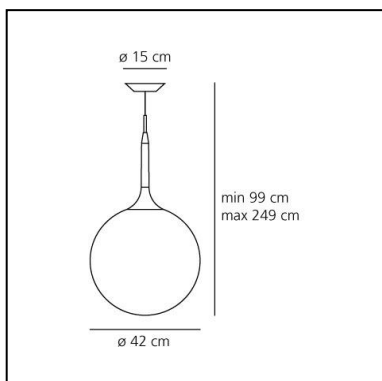

Castore suspension 42

Michele De Lucchi

Huub Ubbens

IP20      Dimmerable: 

LUMINAIRE *

- Watt: **21W**
- Voltage: **220V-240V**
- Delivered lumen output: **2218lm**
- Efficiency: **90%**
- Efficacy: **105.63lm/W**
- CRI: **80**

* Photometric data may vary depending on the source installed.
Light measurements are provided in relative form and technical lighting calculations may be updated according to the effective source used.

FEATURES

- Product Code: **1051010A**
- Colour: **White**
- Installation: **Suspension**
- Material: **Blown glass, polycarbonate**
- Series: **Design Collection**
- Environment: **Indoor**
- Area contract: **Hospitality, Retail, Residential**
- Emission: **Diffused**
- design by: **Michele De Lucchi, Huub Ubbens**

DIMENSIONS

- Height: **990 mm**
- Diameter: **420 mm**
- Base Diameter: **150 mm**
- Max Height from ceiling: **2490 mm**
- Glow Wire Test: **750°**

SOURCES NOT INCLUDED

- Category: **LED RETROFIT**
- Number: **1**
- Socket: **E27**