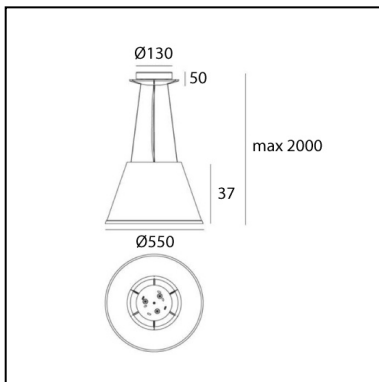

## LUMINAIRE \*

- Watt: **39W**
- Voltage: **220V-240V**

\* Delivered lumen output: **3766lm** once installed.  
Light measurements are provided in relative form and technical lighting calculations may be updated according to the effective source used.

## FEATURES

- Product Code: **1124110A**
- Colour: **White**
- Installation: **Suspension**
- Material: **Parchment Paper, polycarbonate**
- Series: **Design Collection**
- Environment: **Indoor**
- Area contract: **Hospitality**
- Emission: **Diffused And Direct**
- design by: **Matteo Thun & Partners**

## DIMENSIONS

- Height: **370 mm**
- Diameter: **550 mm**
- Base Diameter: **130 mm**
- Max Height from ceiling: **2000 mm**
- Glow Wire Test: **750°**

## SOURCES NOT INCLUDED

- Category: **LED RETROFIT**
- Number: **3**
- Watt: **15W**
- Socket: **E27**