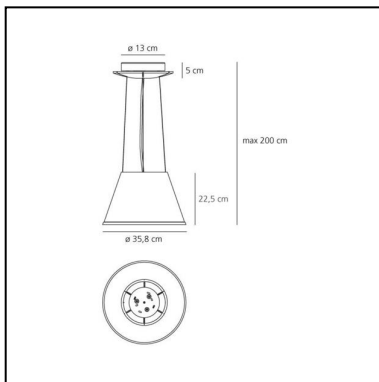

## LUMINAIRE \*

- Watt: **13W**
- Voltage: **220V-240V**
- Delivered lumen output: **1291lm**
- Efficiency: **85%**
- Efficacy: **99.33lm/W**

**CR180** data may vary depending on the source installed.  
Light measurements are provided in relative form and technical lighting calculations may be updated according to the effective source used.

## DESCRIPTION

The diffuser, which characterises this lamp family with its materials and texture, can be tilted by 30° and rotated on its own axis to direct the light for reading.

## DIMENSIONS

- Height: **225 mm**
- Diameter: **358 mm**
- Base Diameter: **130 mm**
- Max Height from ceiling: **2000 mm**
- Glow Wire Test: **750°**

## SOURCES NOT INCLUDED

- Category: **LED RETROFIT**
- Number: **1**
- Watt: **15W**
- Delivered lumen output: **1150lm**
- Socket: **E27**