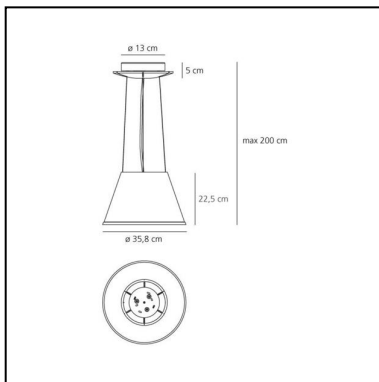

## LUMINAIRE \*

- Watt: **13W**
- Voltage: **220V-240V**

\* Delivered lumen output: **1291lm** once installed.  
Light measurements are provided in relative form and technical lighting calculations may be updated according to the effective source used.

## FEATURES

- Product Code: **1123110A**
- Colour: **White**
- Installation: **Suspension**
- Material: **Parchment paper, polycarbonate**
- Series: **Design Collection**
- Environment: **Indoor**
- Area contract: **Hospitality**
- Emission: **Direct Spot**
- design by: **Matteo Thun & Partners**

## DIMENSIONS

- Height: **225 mm**
- Diameter: **358 mm**
- Base Diameter: **130 mm**
- Max Height from ceiling: **2000 mm**
- Glow Wire Test: **750°**

## SOURCES NOT INCLUDED

- Category: **LED RETROFIT**
- Number: **1**
- Watt: **15W**
- Delivered lumen output: **1150lm**
- Socket: **E27**