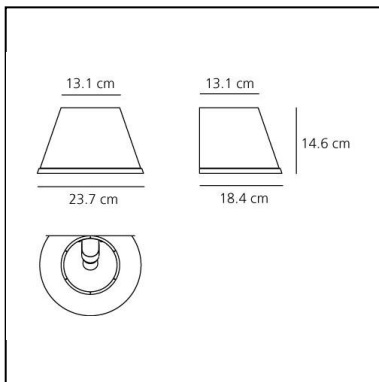

LUMINAIRE *

- Watt: **5W**
- Voltage: **220V-240V**
- Delivered lumen output: **349lm**
- Efficiency: **74%**
- Efficacy: **69.82lm/W**
- CRI: **80**

* Photometric data may vary depending on the source installed.
Light measurements are provided in relative form and technical lighting calculations may be updated according to the effective source used.

Notes

On/off switch on body lamp.

DESCRIPTION

The diffuser, which characterises this lamp family with its materials and texture, can be tilted by 30° and rotated on its own axis to direct the light for reading.

FEATURES

- Product Code: **1142020A**
- Colour: **Transparent + Natural**
- Installation: **Wall**
- Material: **polycarbonate, parchment**
- Series: **Design Collection**
- Environment: **Indoor**
- Area contract: **Hospitality**
- Emission: **Direct Spot**
- design by: **Matteo Thun & Partners**

DIMENSIONS

- Width: **237 mm**
- Height: **146 mm**
- Depth: **184 mm**
- Impact Resistance: **N/D**
- Glow Wire Test: **750°**

SOURCES NOT INCLUDED

- Category: **LED RETROFIT**
- Number: **1**
- Watt: **6W**
- Socket: **E14**