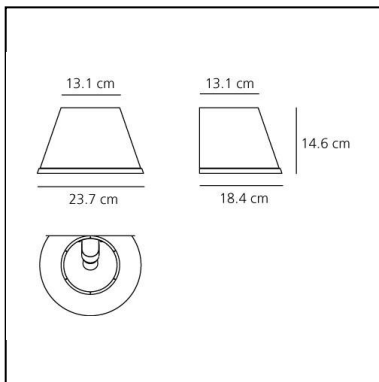

Choose Wall IP23 - White

Matteo Thun & Partners

IP23    Dimmerable:  

LUMINAIRE *

- Watt: **5W**
- Voltage: **220V-240V**
- Delivered lumen output: **349lm**

* Photometric data may vary depending on the source installed.
Light measurements are provided in relative form and technical lighting calculations may be updated according to the effective source used.

Notes

On/off switch on body lamp.

DESCRIPTION

The diffuser, which characterises this lamp family with its materials and texture, can be tilted by 30° and rotated on its own axis to direct the light for reading.

DIMENSIONS

- Width: **237 mm**
- Height: **146 mm**
- Depth: **184 mm**
- Impact Resistance: **N/D**
- Glow Wire Test: **750°**

SOURCES NOT INCLUDED

- Category: **LED RETROFIT**
- Number: **1**
- Watt: **6W**
- Socket: **E14**