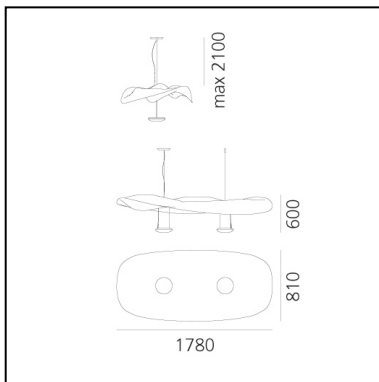

Cosmic Angel Suspension

Ross Lovegrove

IP20      Dimmerable: +0-

LUMINAIRE *

– Watt: **22W**

– Voltage: **220V-240V** depending on the source installed.
Light measurements are provided in relative form and technical lighting calculations may be updated according to the effective source used.

FEATURES

- Product Code: **1513010A**
- Colour: **Polished chrome**
- Installation: **Suspension**
- Material: **ABS, aluminium**
- Series: **Design Collection, Hydro**
- Environment: **Indoor**
- Emission: **Indirect**
- design by: **Ross Lovegrove**

DIMENSIONS

- Length: **1780 mm**
- Width: **800 mm**
- Height: **410 mm**
- Max Height from ceiling: **2000 mm**

SOURCES NOT INCLUDED

- Category: **LED RETROFIT**
- Number: **2**
- Watt: **11W**
- Socket: **R7s**