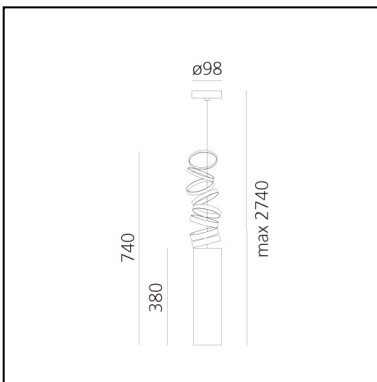

## LUMINAIRE \*

- Watt: **16W**
- Delivered lumen output: **1662lm**
- CCT: **2700K**
- Efficiency: **79%**
- Efficacy: **110.77lm/W**

← **CR190** data may vary depending on the source installed.  
Light measurements are provided in relative form and technical lighting calculations may be updated according to the effective source used.

## DIMENSIONS

- Height: **380 mm**
- Base Diameter: **98 mm**
- Max Height from ceiling: **200 mm**
- Max Extension Height: **740 mm**