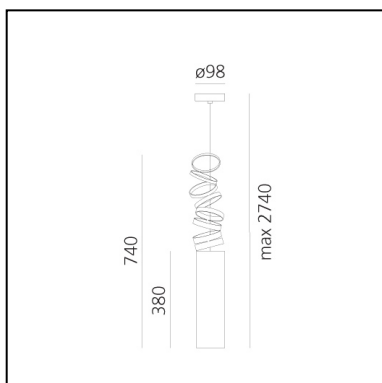

Decomposé Light Suspension - Red

Atelier Oi

DESCRIPTION

Featuring a deconstructed base profile, the light projected through the balanced rings designs subtle shadows while defining a perfect quality of light in space.

FEATURES

- Product Code: **DOI4600A16**
- Colour: **Red**
- Installation: **Suspension**
- Material: **Aluminium**
- Series: **Design Collection**
- design by: **Atelier Oi**

DIMENSIONS

- Height: **380 mm**
- Base Diameter: **98 mm**
- Max Height from ceiling: **200 mm**
- Max Extension Height: **740 mm**

SOURCES NOT INCLUDED

- Category: **LED RETROFIT**
- Number: **2**
- Socket: **E27**

LUMINAIRE *

- Watt: **16W**
- Delivered lumen output: **1662lm**
- CCT: **2700K**
- Efficiency: **79%**
- Efficacy: **110.77lm/W**

* **CR190** data may vary depending on the source installed.
Light measurements are provided in relative form and technical lighting calculations may be updated according to the effective source used.