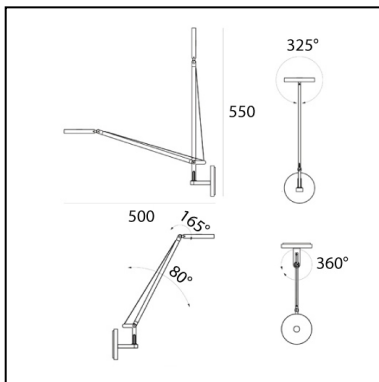

Demetra Micro Wall - 3000K - White

Naoto Fukasawa

IP20   

LUMINAIRE

- Watt: **6W**
- Voltage: **100-240V**
- Delivered lumen output: **257lm**
- CCT: **3000K**
- Efficiency: **49%**
- Efficacy: **42.82lm/W**
- CRI: **90**
- Dimmer Typology: **Microswitch Dimmer**

FEATURES

- Product Code: **1748020A**
- Colour: **White**
- Installation: **Wall**
- Material: **Aluminium, technopolymer**
- Series: **Design Collection**
- Environment: **Indoor**
- Emission: **Direct and adjustable light**
- design by: **Naoto Fukasawa**

DIMENSIONS

- Length: **80 mm**
- Width: **100 mm**
- Height: **180 mm**
- Diameter: **110 mm**
- Base Diameter: **110 mm**
- Max Extension Height: **550 mm**
- Max Extension Length: **510 mm**
- Glow Wire Test: **750°**