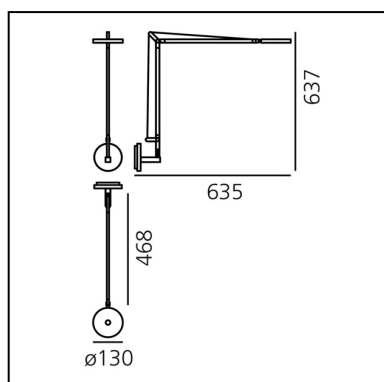

Demetra Professional Wall - 3000K - Body Lamp - Anthracite Grey

Naoto Fukasawa

IP20    CE Dimmerable: 

LUMINAIRE

- Watt: **12W**
- Delivered lumen output: **960lm**
- CCT: **3000K**
- Efficiency: **84%**
- Efficacy: **80.00lm/W**
- CRI: **90**
- Dimmer Typology: **Microswitch Dimmer**

Notes

Microswitch dimmer.
Code related only to the body lamp, to be completed with the base/support.

DESCRIPTION

While the size of Demetra Professional is the same as the classical version's, its enhanced emission flow provides intense lighting on the worktop. Emission is controlled by a reflector that slightly protrudes from the head's profile.

FEATURES

- Product Code: **1739010A**
- Colour: **Grey anthracite**
- Installation: **Wall**
- Material: **Aluminium, technopolymer**
- Series: **Design Collection**
- Environment: **Indoor**
- Emission: **Direct**
- design by: **Naoto Fukasawa**

DIMENSIONS

- Width: **635 mm**
- Height: **637 mm**
- Base Diameter: **130 mm**
- Glow Wire Test: **750°**

SOURCES INCLUDED

- Category: **Led**
- Number: **1**
- Watt: **9.37W**
- Delivered lumen output: **1129lm**
- Color temperature (K): **3000K**
- CRI: **90**
- Color Tolerance: **MacAdam 2SDCM**
- Efficacy: **121lm/W**
- Service Life: **50000-L70**