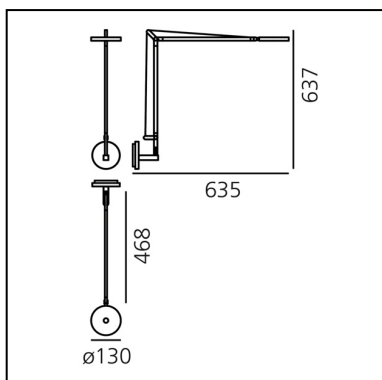

LUMINAIRE

- Watt: **12W**
- Delivered lumen output: **960lm**
- CCT: **3000K**
- Efficiency: **84%**
- Efficacy: **80.00lm/W**
- CRI: **90**
- Dimmer Typology: **Microswitch Dimmer**

Notes

Microswitch dimmer.
Code related only to the body lamp, to be completed with the base/support.

DESCRIPTION

While the size of Demetra Professional is the same as the classical version's, its enhanced emission flow provides intense lighting on the worktop. Emission is controlled by a reflector that slightly protrudes from the head's profile.

FEATURES

- Product Code: **1739050A**
- Colour: **Opaque Black**
- Installation: **Wall**
- Material: **Aluminium, technopolymer**
- Series: **Design Collection**
- Environment: **Indoor**
- Emission: **Direct**
- design by: **Naoto Fukasawa**

DIMENSIONS

- Width: **635 mm**
- Height: **637 mm**
- Base Diameter: **130 mm**
- Glow Wire Test: **750°**

SOURCES INCLUDED

- Category: **Led**
- Number: **1**
- Watt: **9.37W**
- Delivered lumen output: **1129lm**
- Color temperature (K): **3000K**
- CRI: **90**
- Color Tolerance: **MacAdam 2SDCM**
- Efficacy: **121lm/W**
- Service Life: **50000-L70**