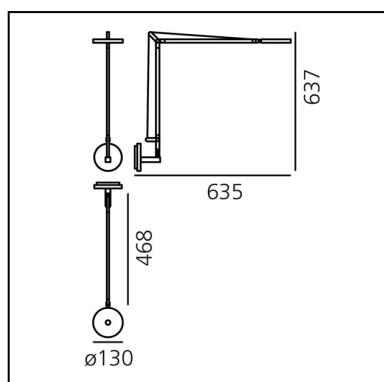

Demetra Professional Wall - 3000K - Body Lamp - White

Naoto Fukasawa

IP20    CE Dimmerable: 

LUMINAIRE

- Watt: **12W**
- Delivered lumen output: **960lm**
- CCT: **3000K**
- Efficiency: **84%**
- Efficacy: **80.00lm/W**
- CRI: **90**
- Dimmer Typology: **Microswitch Dimmer**

Notes

Microswitch dimmer.
Code related only to the body lamp, to be completed with the base/support.

DESCRIPTION

While the size of Demetra Professional is the same as the classical version's, its enhanced emission flow provides intense lighting on the worktop. Emission is controlled by a reflector that slightly protrudes from the head's profile.

FEATURES

- Product Code: **1739020A**
- Colour: **White**
- Installation: **Wall**
- Material: **Aluminium, technopolymer**
- Series: **Design Collection**
- Environment: **Indoor**
- Emission: **Direct**
- design by: **Naoto Fukasawa**

DIMENSIONS

- Width: **635 mm**
- Height: **637 mm**
- Base Diameter: **130 mm**
- Glow Wire Test: **750°**

SOURCES INCLUDED

- Category: **Led**
- Number: **1**
- Watt: **9.37W**
- Delivered lumen output: **1129lm**
- Color temperature (K): **3000K**
- CRI: **90**
- Color Tolerance: **MacAdam 2SDCM**
- Efficacy: **121lm/W**
- Service Life: **50000-L70**