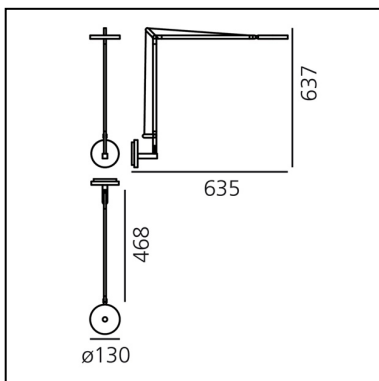

LUMINAIRE

- Watt: **12W**
- Delivered lumen output: **960lm**
- CCT: **3000K**
- Efficiency: **84%**
- Efficacy: **80.00lm/W**
- CRI: **90**
- Dimmer Typology: **Microswitch Dimmer**

Notes

Microswitch dimmer.
Code related only to the body lamp, to be completed with the base/support.

DESCRIPTION

While the size of Demetra Professional is the same as the classical version's, its enhanced emission flow provides intense lighting on the worktop. Emission is controlled by a reflector that slightly protrudes from the head's profile.

FEATURES

- Product Code: **1740050A**
- Colour: **Opaque Black**
- Installation: **Wall**
- Material: **Aluminium, technopolymer**
- Series: **Design Collection**
- Environment: **Indoor**
- Emission: **Direct**
- design by: **Naoto Fukasawa**

DIMENSIONS

- Width: **635 mm**
- Height: **637 mm**
- Base Diameter: **130 mm**
- Glow Wire Test: **750°**

SOURCES INCLUDED

- Category: **Led**
- Number: **1**
- Watt: **9.37W**
- Delivered lumen output: **1129lm**
- Color temperature (K): **3000K**
- CRI: **90**
- Color Tolerance: **MacAdam 2SDCM**
- Efficacy: **121lm/W**
- Service Life: **50000-L70**