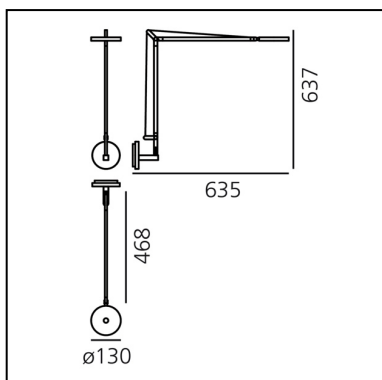

Demetra Professional Wall - Movement Detector - 3000K - Body Lamp - White

Naoto Fukasawa

IP20    CE Dimmerable: 

LUMINAIRE

- Watt: **12W**
- Delivered lumen output: **960lm**
- CCT: **3000K**
- Efficiency: **84%**
- Efficacy: **80.00lm/W**
- CRI: **90**
- Dimmer Typology: **Microswitch Dimmer**

Notes

Microswitch dimmer.
Code related only to the body lamp, to be completed with the base/support.

DESCRIPTION

While the size of Demetra Professional is the same as the classical version's, its enhanced emission flow provides intense lighting on the worktop. Emission is controlled by a reflector that slightly protrudes from the head's profile.

FEATURES

- Product Code: **1740020A**
- Colour: **White**
- Installation: **Wall**
- Material: **Aluminium, technopolymer**
- Series: **Design Collection**
- Environment: **Indoor**
- Emission: **Direct**
- design by: **Naoto Fukasawa**

DIMENSIONS

- Width: **635 mm**
- Height: **637 mm**
- Base Diameter: **130 mm**
- Glow Wire Test: **750°**

SOURCES INCLUDED

- Category: **Led**
- Number: **1**
- Watt: **9.37W**
- Delivered lumen output: **1129lm**
- Color temperature (K): **3000K**
- CRI: **90**
- Color Tolerance: **MacAdam 2SDCM**
- Efficacy: **121lm/W**
- Service Life: **50000-L70**