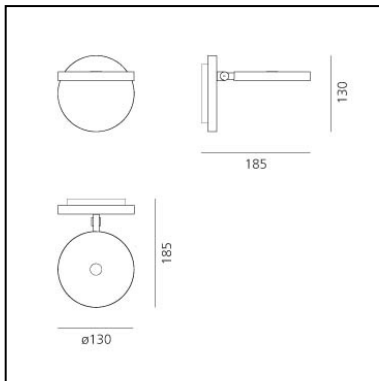

Demetra Spotlight - 2700K - Anthracite Grey

Naoto Fukasawa

IP20   EAC CE

LUMINAIRE

- Watt: **8W**
- Voltage: **220V-240V**
- Delivered lumen output: **360lm**
- CCT: **2700K**
- Efficiency: **54%**
- Efficacy: **45.00lm/W**
- CRI: **90**

FEATURES

- Product Code: **1731W10A**
- Colour: **Grey anthracite**
- Installation: **Wall**
- Material: **Aluminium**
- Series: **Design Collection**
- design by: **Naoto Fukasawa**

DIMENSIONS

- Length: **185 mm**
- Height: **130 mm**
- Diameter: **130 mm**
- Impact Resistance: **N.D.**
- Glow Wire Test: **650°**

SOURCES INCLUDED

- Category: **Led**
- Number: **1**
- Watt: **8W**
- Delivered lumen output: **730lm**
- Color temperature (K): **2700K**
- CRI: **90**
- Color Tolerance: **MacAdam 2SDCM**