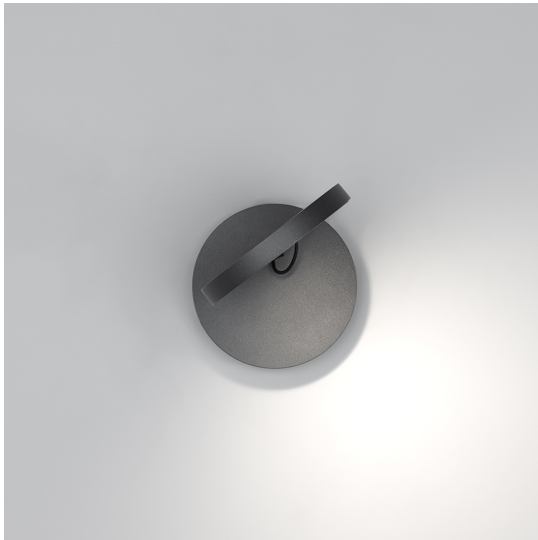

Demetra Spotlight - 2700K - Anthracite Grey

Naoto Fukasawa

IP20   EAC CE

LUMINAIRE

- Watt: **8W**
- Voltage: **220V-240V**
- Delivered lumen output: **360lm**
- CCT: **2700K**
- Efficiency: **54%**
- Efficacy: **45.00lm/W**
- CRI: **90**

DESCRIPTION

Adjustable and controlled directly with the dimmer placed on the head, this lamp is understated and functional, becoming a useful instrument of light for private spaces but also for work and hospitality environments.

FEATURES

- Product Code: **1731W10A**
- Colour: **Grey anthracite**
- Installation: **Wall**
- Material: **Aluminium**
- Series: **Design Collection**
- design by: **Naoto Fukasawa**

DIMENSIONS

- Length: **185 mm**
- Height: **130 mm**
- Diameter: **130 mm**
- Impact Resistance: **N.D.**
- Glow Wire Test: **650°**

SOURCES INCLUDED

- Category: **Led**
- Number: **1**
- Watt: **8W**
- Delivered lumen output: **730lm**
- Color temperature (K): **2700K**
- CRI: **90**
- Color Tolerance: **MacAdam 2SDCM**