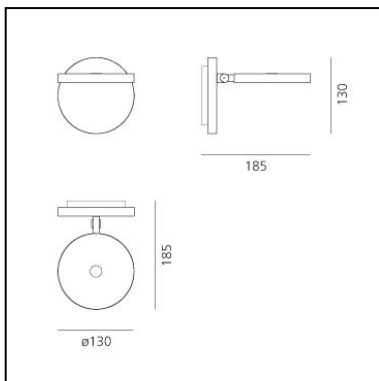

LUMINAIRE

- Watt: **8W**
- Voltage: **220V-240V**
- Delivered lumen output: **385lm**
- CCT: **3000K**
- Efficiency: **54%**
- Efficacy: **48.08lm/W**
- CRI: **90**

DESCRIPTION

Adjustable and controlled directly with the dimmer placed on the head, this lamp is understated and functional, becoming a useful instrument of light for private spaces but also for work and hospitality environments.

FEATURES

- Product Code: **1731010A**
- Colour: **Grey anthracite**
- Installation: **Wall**
- Material: **Aluminium**
- Series: **Design Collection**
- design by: **Naoto Fukasawa**

DIMENSIONS

- Length: **185 mm**
- Height: **130 mm**
- Diameter: **130 mm**
- Base Diameter: **130 mm**
- Impact Resistance: **N.D.**
- Glow Wire Test: **750°**

SOURCES INCLUDED

- Category: **Led**
- Number: **1**
- Watt: **6W**
- Delivered lumen output: **726lm**
- Color temperature (K): **3000K**
- CRI: **90**
- Color Tolerance: **MacAdam 2SDCM**
- Efficacy: **120lm/W**
- Service Life: **50000-L70**