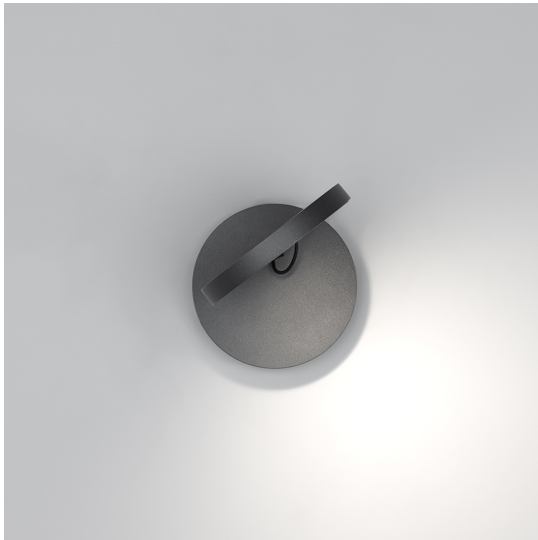

# Demetra Spotlight - 3000K - Anthracite Grey

Naoto Fukasawa

IP20   EAC CE

## DESCRIPTION

Adjustable and controlled directly with the dimmer placed on the head, this lamp is understated and functional, becoming a useful instrument of light for private spaces but also for work and hospitality environments.

## FEATURES

- Product Code: **1731010A**
- Colour: **Grey anthracite**
- Installation: **Wall**
- Material: **Aluminium**
- Series: **Design Collection**
- design by: **Naoto Fukasawa**

## DIMENSIONS

- Length: **185 mm**
- Height: **130 mm**
- Diameter: **130 mm**
- Base Diameter: **130 mm**
- Impact Resistance: **N.D.**
- Glow Wire Test: **750°**