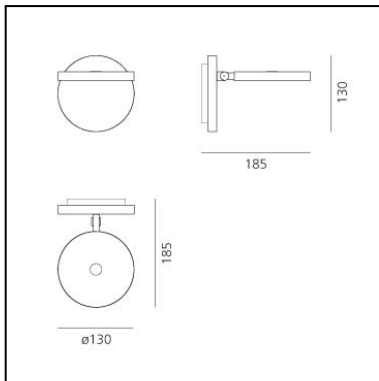

Demetra Spotlight - with Switch - 3000K - Anthracite Grey

Naoto Fukasawa

IP20    Dimmerable: 

LUMINAIRE

- Watt: **9W**
- Voltage: **220V-240V**
- Delivered lumen output: **385lm**
- CCT: **3000K**
- Efficiency: **54%**
- Efficacy: **42.74lm/W**
- CRI: **90**
- Dimmer Typology: **Microswitch Dimmer**

FEATURES

- Product Code: **1730010A**
- Colour: **Grey anthracite**
- Installation: **Wall**
- Material: **Aluminium**
- Series: **Design Collection**
- design by: **Naoto Fukasawa**

DIMENSIONS

- Length: **185 mm**
- Height: **130 mm**
- Diameter: **130 mm**
- Base Diameter: **130 mm**
- Impact Resistance: **N.D.**
- Glow Wire Test: **750°**

SOURCES INCLUDED

- Category: **Led**
- Number: **1**
- Watt: **4,8W**
- Color temperature (K): **3000K**
- CRI: **90**