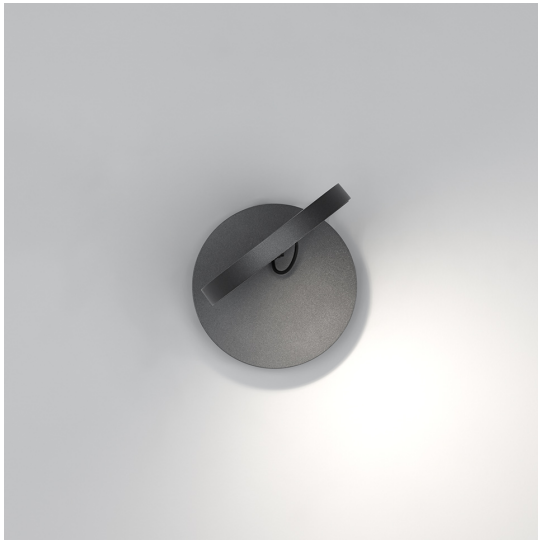

Demetra Spotlight - with Switch - 3000K - Anthracite Grey

Naoto Fukasawa

IP20    Dimmerable: 

LUMINAIRE

- Watt: **9W**
- Voltage: **220V-240V**
- Delivered lumen output: **385lm**
- CCT: **3000K**
- Efficiency: **54%**
- Efficacy: **42.74lm/W**
- CRI: **90**
- Dimmer Typology: **Microswitch Dimmer**

DESCRIPTION

Adjustable and controlled directly with the dimmer placed on the head, this lamp is understated and functional, becoming a useful instrument of light for private spaces but also for work and hospitality environments.

FEATURES

- Product Code: **1730010A**
- Colour: **Grey anthracite**
- Installation: **Wall**
- Material: **Aluminium**
- Series: **Design Collection**
- design by: **Naoto Fukasawa**

DIMENSIONS

- Length: **185 mm**
- Height: **130 mm**
- Diameter: **130 mm**
- Base Diameter: **130 mm**
- Impact Resistance: **N.D.**
- Glow Wire Test: **750°**

SOURCES INCLUDED

- Category: **Led**
- Number: **1**
- Watt: **4,8W**
- Color temperature (K): **3000K**
- CRI: **90**