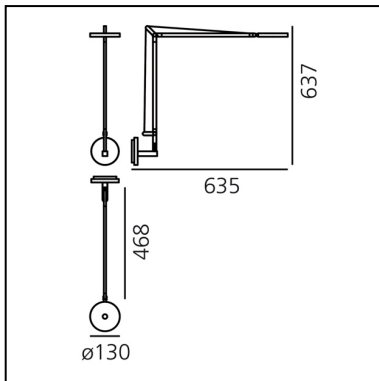

Demetra Wall - 2700K - Body Lamp - Anthracite Grey

Naoto Fukasawa

IP20     Dimmerable: 

LUMINAIRE

- Watt: **8W**
- Voltage: **100-240V**
- Delivered lumen output: **360lm**
- CCT: **2700K**
- Efficiency: **54%**
- Efficacy: **45.00lm/W**
- CRI: **90**
- Dimmer Typology: **Microswitch Dimmer**

FEATURES

- Product Code: **1734W10A**
- Colour: **Grey anthracite**
- Installation: **Wall**
- Material: **Aluminium, technopolymer**
- Series: **Design Collection**
- design by: **Naoto Fukasawa**

DIMENSIONS

- Length: **635 mm**
- Height: **637 mm**
- Diameter: **130 mm**
- Impact Resistance: **N.D.**
- Glow Wire Test: **650°**

SOURCES INCLUDED

- Category: **Led**
- Number: **1**
- Watt: **8W**
- Delivered lumen output: **730lm**
- Color temperature (K): **2700K**
- CRI: **90**
- Color Tolerance: **MacAdam 2SDCM**