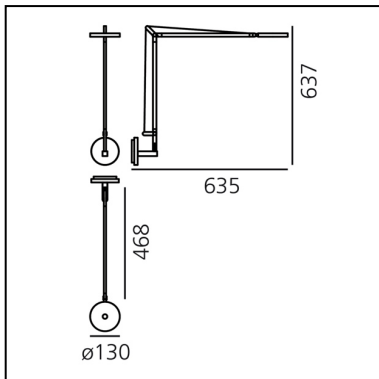

Demetra Wall - 2700K - Body Lamp - Opaque Black

Naoto Fukasawa

IP20    Dimmerable: 

LUMINAIRE

- Watt: **8W**
- Voltage: **100V-240V**
- Delivered lumen output: **360lm**
- CCT: **2700K**
- Efficiency: **54%**
- Efficacy: **45.00lm/W**
- CRI: **90**
- Dimmer Typology: **Microswitch Dimmer**

FEATURES

- Product Code: **1734W50A**
- Colour: **Opaque Black**
- Installation: **Wall**
- Material: **Aluminium, technopolymer**
- Series: **Design Collection**
- design by: **Naoto Fukasawa**

DIMENSIONS

- Length: **635 mm**
- Height: **637 mm**
- Diameter: **130 mm**
- Impact Resistance: **N.D.**
- Glow Wire Test: **650°**

SOURCES INCLUDED

- Category: **Led**
- Number: **1**
- Watt: **8W**
- Delivered lumen output: **730lm**
- Color temperature (K): **2700K**
- CRI: **90**
- Color Tolerance: **MacAdam 2SDCM**