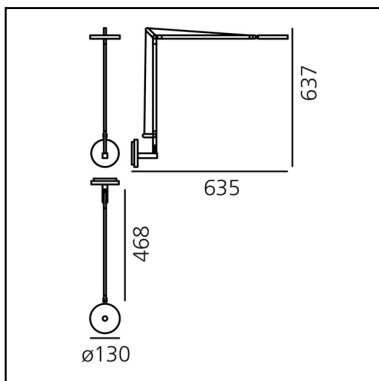

Demetra Wall - 2700K - Body Lamp - White

Naoto Fukasawa

IP20     Dimmerable: 

LUMINAIRE

- Watt: **8W**
- Voltage: **100-240V**
- Delivered lumen output: **360lm**
- CCT: **2700K**
- Efficiency: **54%**
- Efficacy: **45.00lm/W**
- CRI: **90**
- Dimmer Typology: **Microswitch Dimmer**

FEATURES

- Product Code: **1734W20A**
- Colour: **White**
- Installation: **Wall**
- Material: **Aluminium, technopolymer**
- Series: **Design Collection**
- design by: **Naoto Fukasawa**

DIMENSIONS

- Length: **635 mm**
- Height: **637 mm**
- Diameter: **130 mm**
- Impact Resistance: **N.D.**
- Glow Wire Test: **650°**

SOURCES INCLUDED

- Category: **Led**
- Number: **1**
- Watt: **8W**
- Delivered lumen output: **730lm**
- Color temperature (K): **2700K**
- CRI: **90**
- Color Tolerance: **MacAdam 2SDCM**

Accessories

DEMETRA
SUPPORTO W
BCO 1742020A