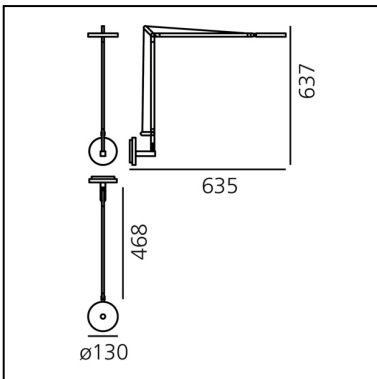

IP20     Dimmerable: 

FEATURES

- Product Code: **1734010A**
- Colour: **Grey anthracite**
- Installation: **Wall**
- Material: **Aluminium, technopolymer**
- Series: **Design Collection**
- design by: **Naoto Fukasawa**

DIMENSIONS

- Length: **635 mm**
- Height: **637 mm**
- Diameter: **130 mm**
- Impact Resistance: **N.D.**
- Glow Wire Test: **650°**

SOURCES INCLUDED

- Category: **Led**
- Number: **1**
- Watt: **6W**
- Delivered lumen output: **726lm**
- Color temperature (K): **3000K**
- CRI: **90**
- Color Tolerance: **MacAdam 2SDCM**
- Efficacy: **120lm/W**
- Service Life: **50000-L70**