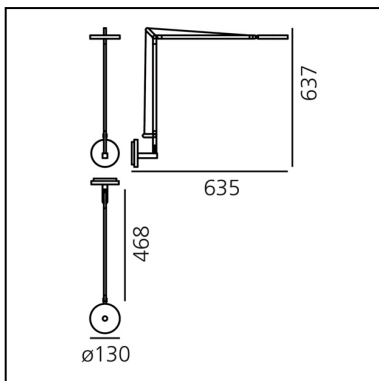

Demetra Wall - 3000K - Body Lamp - Opaque Black

Naoto Fukasawa

IP20     Dimmerable: 

LUMINAIRE

- Watt: **8W**
- Voltage: **220V-240V**
- Delivered lumen output: **385lm**
- CCT: **3000K**
- Efficiency: **54%**
- Efficacy: **48.08lm/W**
- CRI: **90**
- Dimmer Typology: **Microswitch Dimmer**

FEATURES

- Product Code: **1734050A**
- Colour: **Opaque Black**
- Installation: **Wall**
- Material: **Aluminium, technopolymer**
- Series: **Design Collection**
- design by: **Naoto Fukasawa**

DIMENSIONS

- Length: **635 mm**
- Height: **637 mm**
- Diameter: **130 mm**
- Impact Resistance: **N.D.**
- Glow Wire Test: **650°**

SOURCES INCLUDED

- Category: **Led**
- Number: **1**
- Watt: **6W**
- Delivered lumen output: **726lm**
- Color temperature (K): **3000K**
- CRI: **90**
- Color Tolerance: **MacAdam 2SDCM**
- Efficacy: **120lm/W**
- Service Life: **50000-L70**